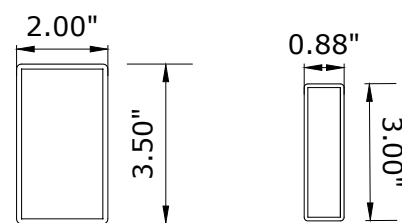

Description

3x6 ft PVC Portable Fence

© WATT PLASTICS

Profiles Specification

Part List

| Part # | Description # | QTY |
|--------|--|-----|
| 2035HR | 2"x3"x72" Top Hollow Rail | 1 |
| 2035HR | 2"x3"x34" Post | 2 |
| 2035RR | 2"x3"x72" Bottom Ribbed Rail | 1 |
| 2035HR | 2"x3"x20" Foot | 2 |
| 3078P | 3"x7/8"x30" Picket (with Dog Ear Cap glued-on) | 12 |