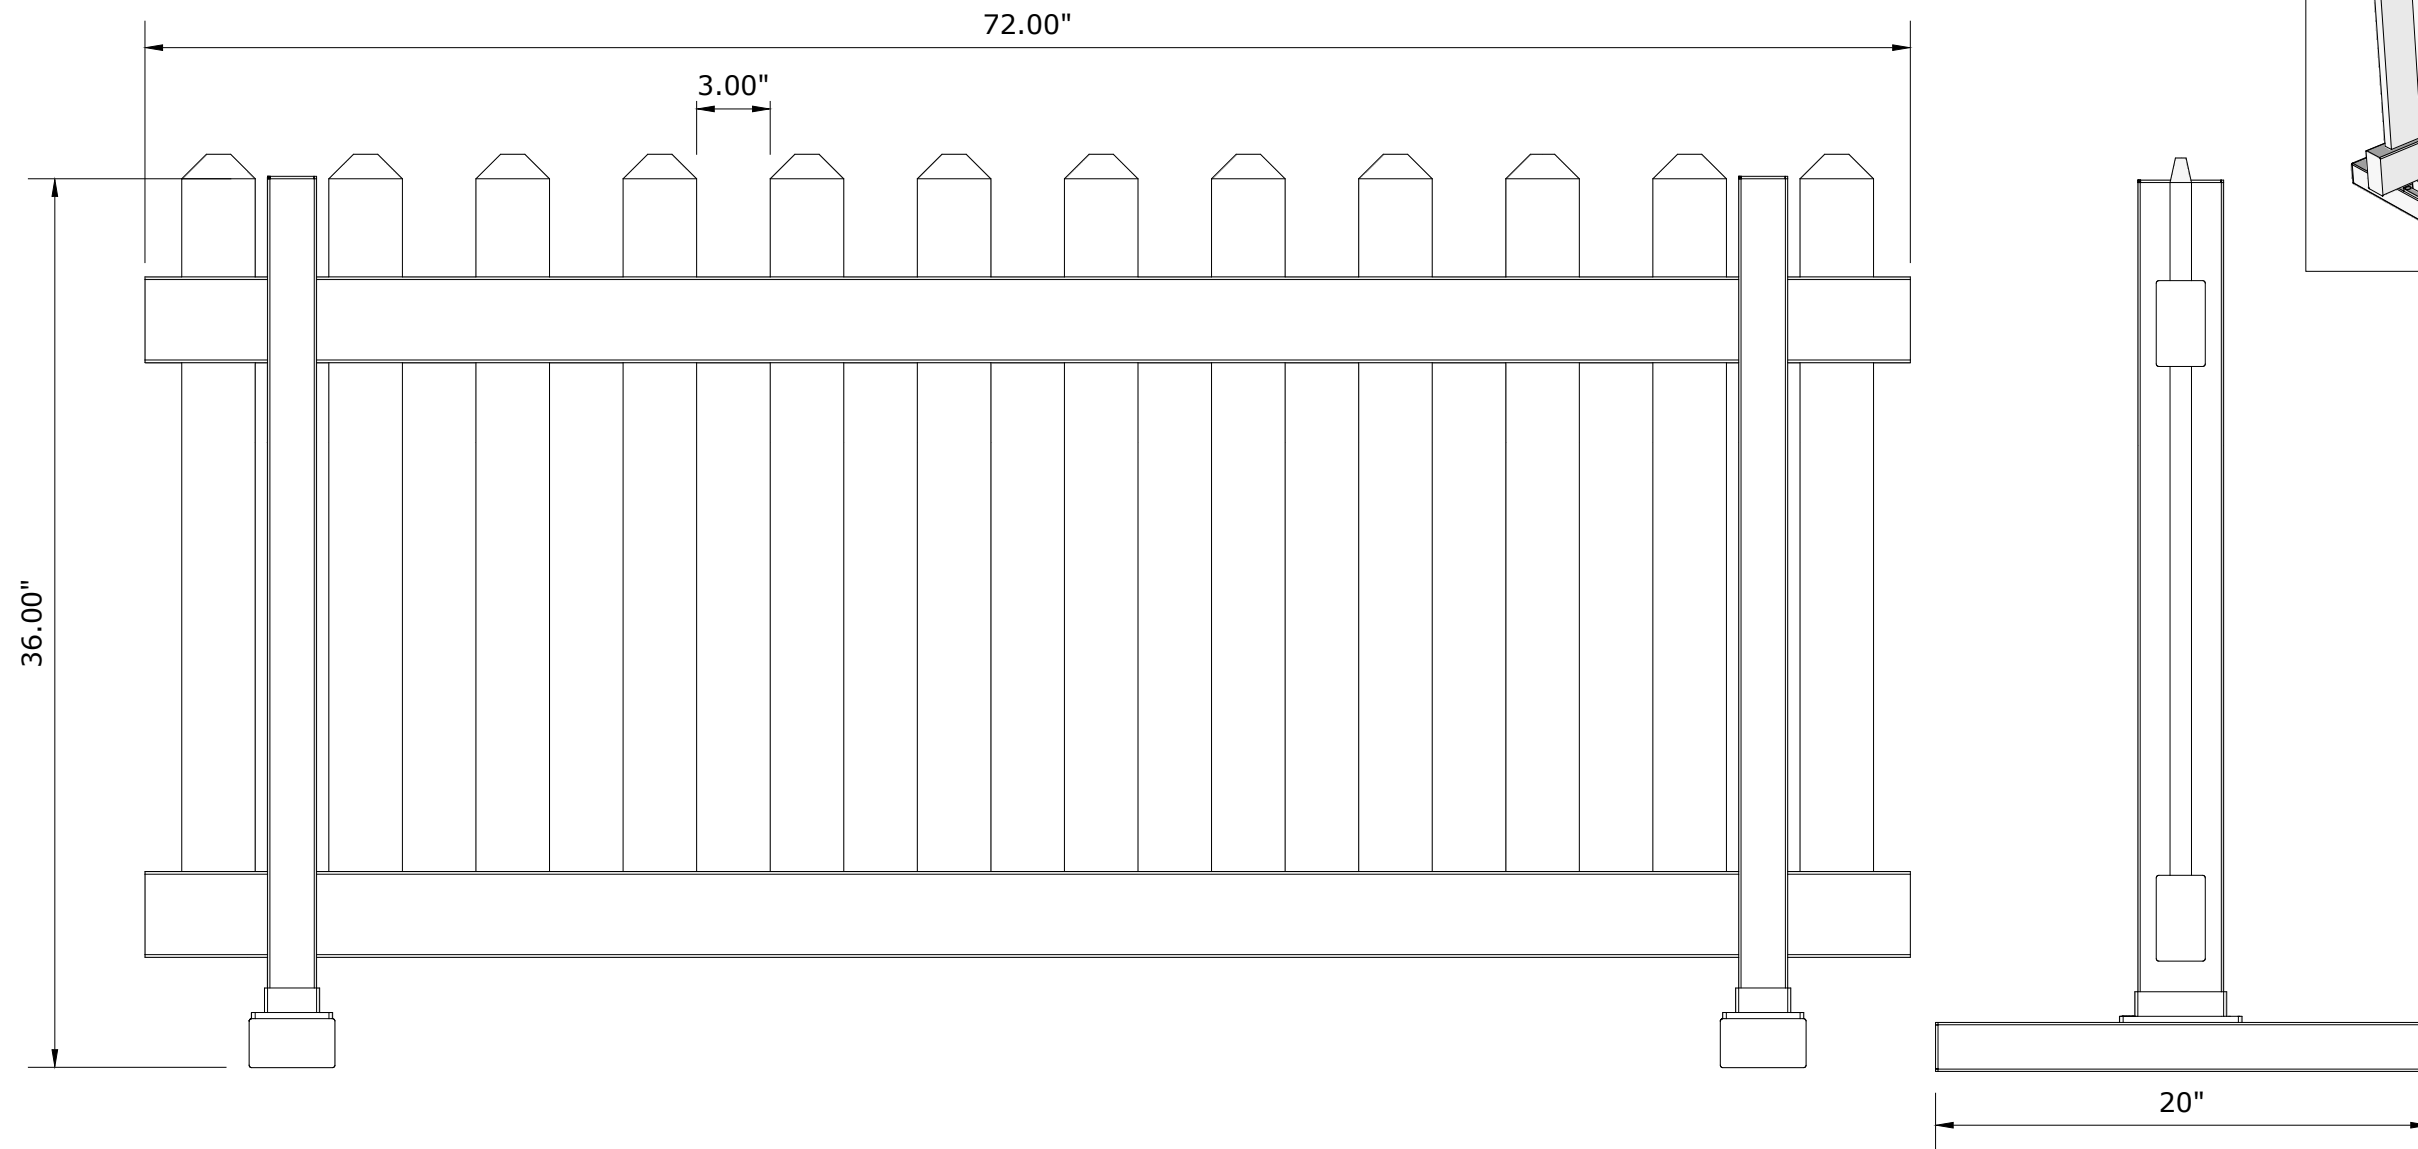

Description

3x6 ft PVC Portable Fence

© WATT PLASTICS

Profiles Specification

Part List

| Part # | Description # | QTY |
|--------|--|-----|
| 2035HR | 2"x3"x72" Top Hollow Rail | 1 |
| 2035HR | 2"x3"x34" Post | 2 |
| 2035RR | 2"x3"x72" Bottom Ribbed Rail | 1 |
| 2035HR | 2"x3"x20" Foot | 2 |
| 3078P | 3"x7/8"x30" Picket (with Dog Ear Cap glued-on) | 12 |