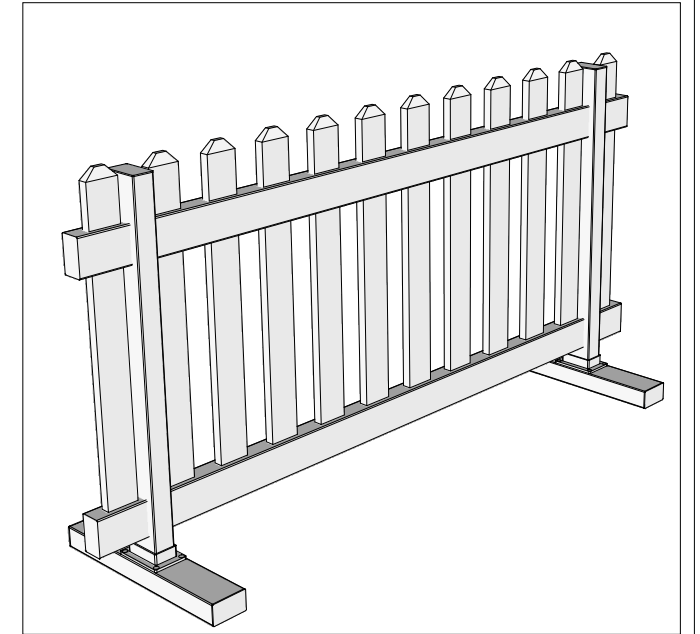

Description

3x6 ft PVC Portable Fence

© WATT PLASTICS

Profiles Specification

Part List

| Part # | Description # | QTY |
|--------|--|-----|
| 2035HR | 2"x3"x72" Top Hollow Rail | 1 |
| 2035HR | 2"x3"x34" Post | 2 |
| 2035RR | 2"x3"x72" Bottom Ribbed Rail | 1 |
| 2035HR | 2"x3"x20" Foot | 2 |
| 3078P | 3"x7/8"x30" Picket (with Dog Ear Cap glued-on) | 12 |