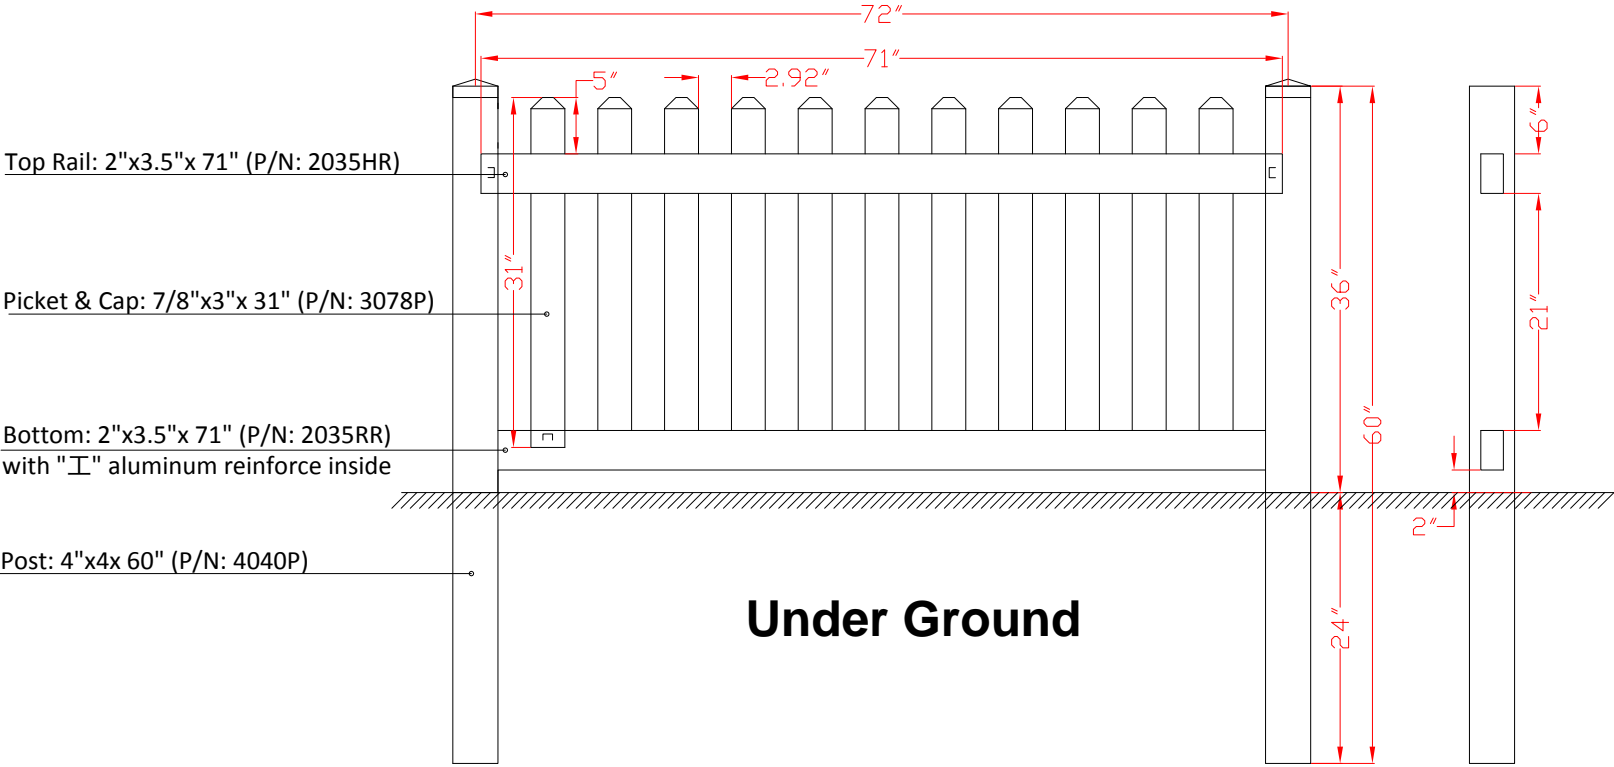

Style #	Description
FT-P01	Picket Fence H3ft x W6ft

Unit : inch

Under Ground

Post cap options	Profile Detail	Profiles for one section			
		Part #	Description	Length	Qty/section
 Flat  New England  Gothic	 4040P  2035HR  2035RR  3078P	4040P	Post 4"x4"	60	1
		2035HR	Hollow Rail 2"x3.5"	71	1
		2035RR	Ribbed Rail 2"x3.5"	71	1
		3078P	Picket 7/8"x3" with Cap	31	11
		cap	Flat/New England/Gothic	N/A	1