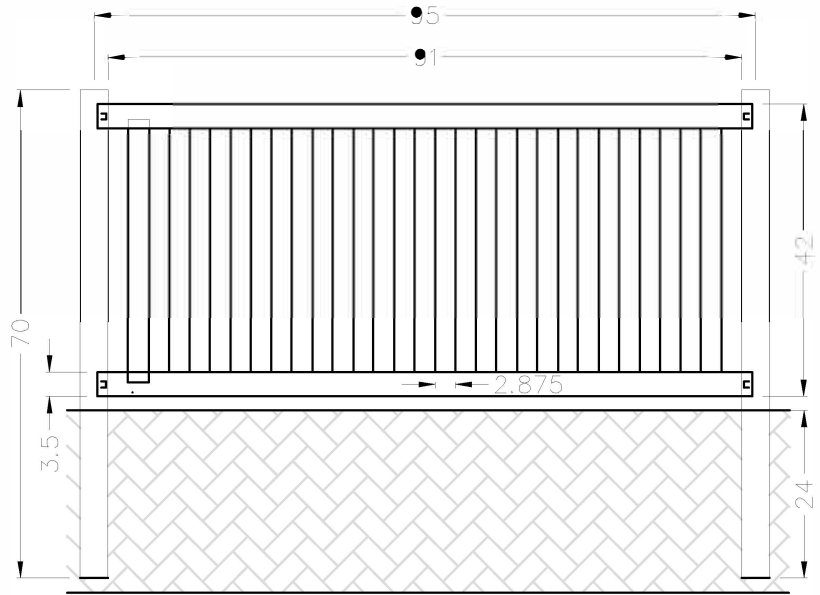

## FLAT TOP PICKET FENCE

-  EXTERNAL FLAT CAP
- 4" X 4" - POST  
(INTERMEDIATE, CORNER, END)
- 3.5' HEIGHT X 8' WIDE
- WHITE PVC

### 3.5' HEIGHT X 8' WIDE PANEL KIT

PARTS	LENGTH	QTY/SET
2"X3.5" RIBBED RAIL - .110" WALL	94"	2
3" X7/8" PICKET .079" WALL	37.8"	15
ALUMINUM INSERT F/ BOTTOM RAIL	94"	1

**NOTES:**

1. ALL WATT PLASTIC FENCES ARE MADE OF VIRGIN PVC MATERIAL AND UV RESISTANT
2. INCLUDES METAL REINFORCEMENT BOTTOM RAIL

**FT-C03**

H3.5'XW8' PICKET FENCE